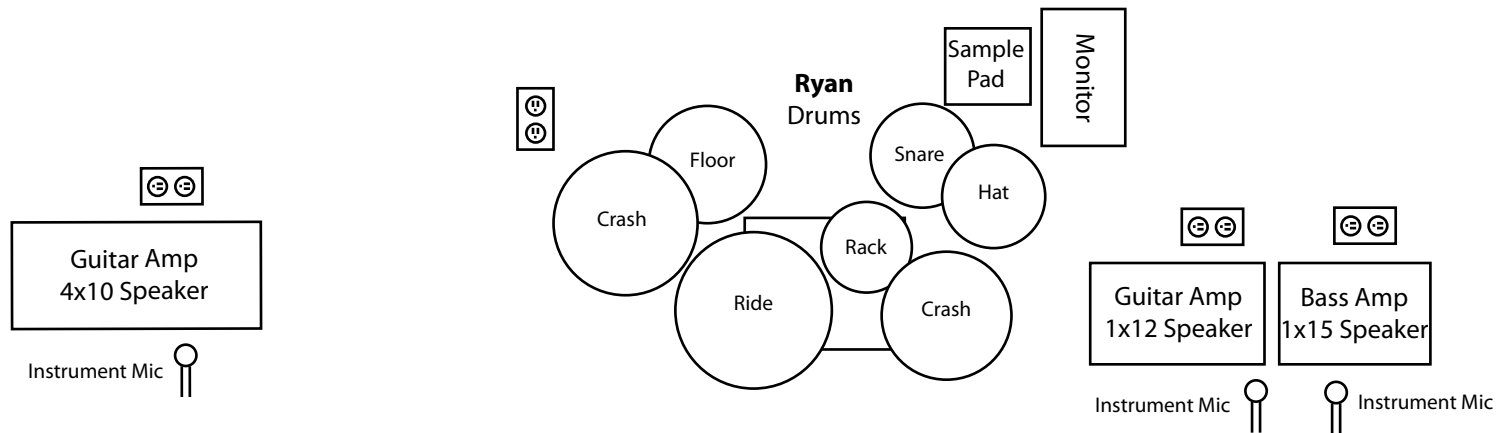

Tough Lovers Stage Plot

Contact: toughloversmusic@gmail.com | 604-720-9511

April 2013 Version

Equipment list:

Jamie - Fender Deluxe Reverb amp, Electric guitar

Graham - Fender Super Reverb amp, Electric guitar

Dane - Ovation Bass amp, Bass guitar

Ryan - cymbals (2 crash, ride, hi-hat), cymbal stands (2 crash, ride, hi-hat),
1 kick pedal, 1 kick drum, rack tom, floor tom, snare, snare stand, throne,
Sample pad

Backline requirements:

Jamie - 1 mic and mic stand for vocals, 1 guitar amp mic,
1 monitor

Graham - 1 mic and mic stand for vocals, 1 guitar amp mic,
1 monitor

Dane - 1 guitar amp mic, 1 vocal mic and mic stand, 1 monitor

Ryan - mics for drum kit, 1 DI for sample pad, 1 monitor

*reverb on all vocals, short delay on lead vocal

Graham
Lead Guitar/Back up Vocals
Boom mic stand

Jamie
Rythm Guitar/Lead Vocals
Boom mic stand

Dane
Bass
Boom mic stand

Front